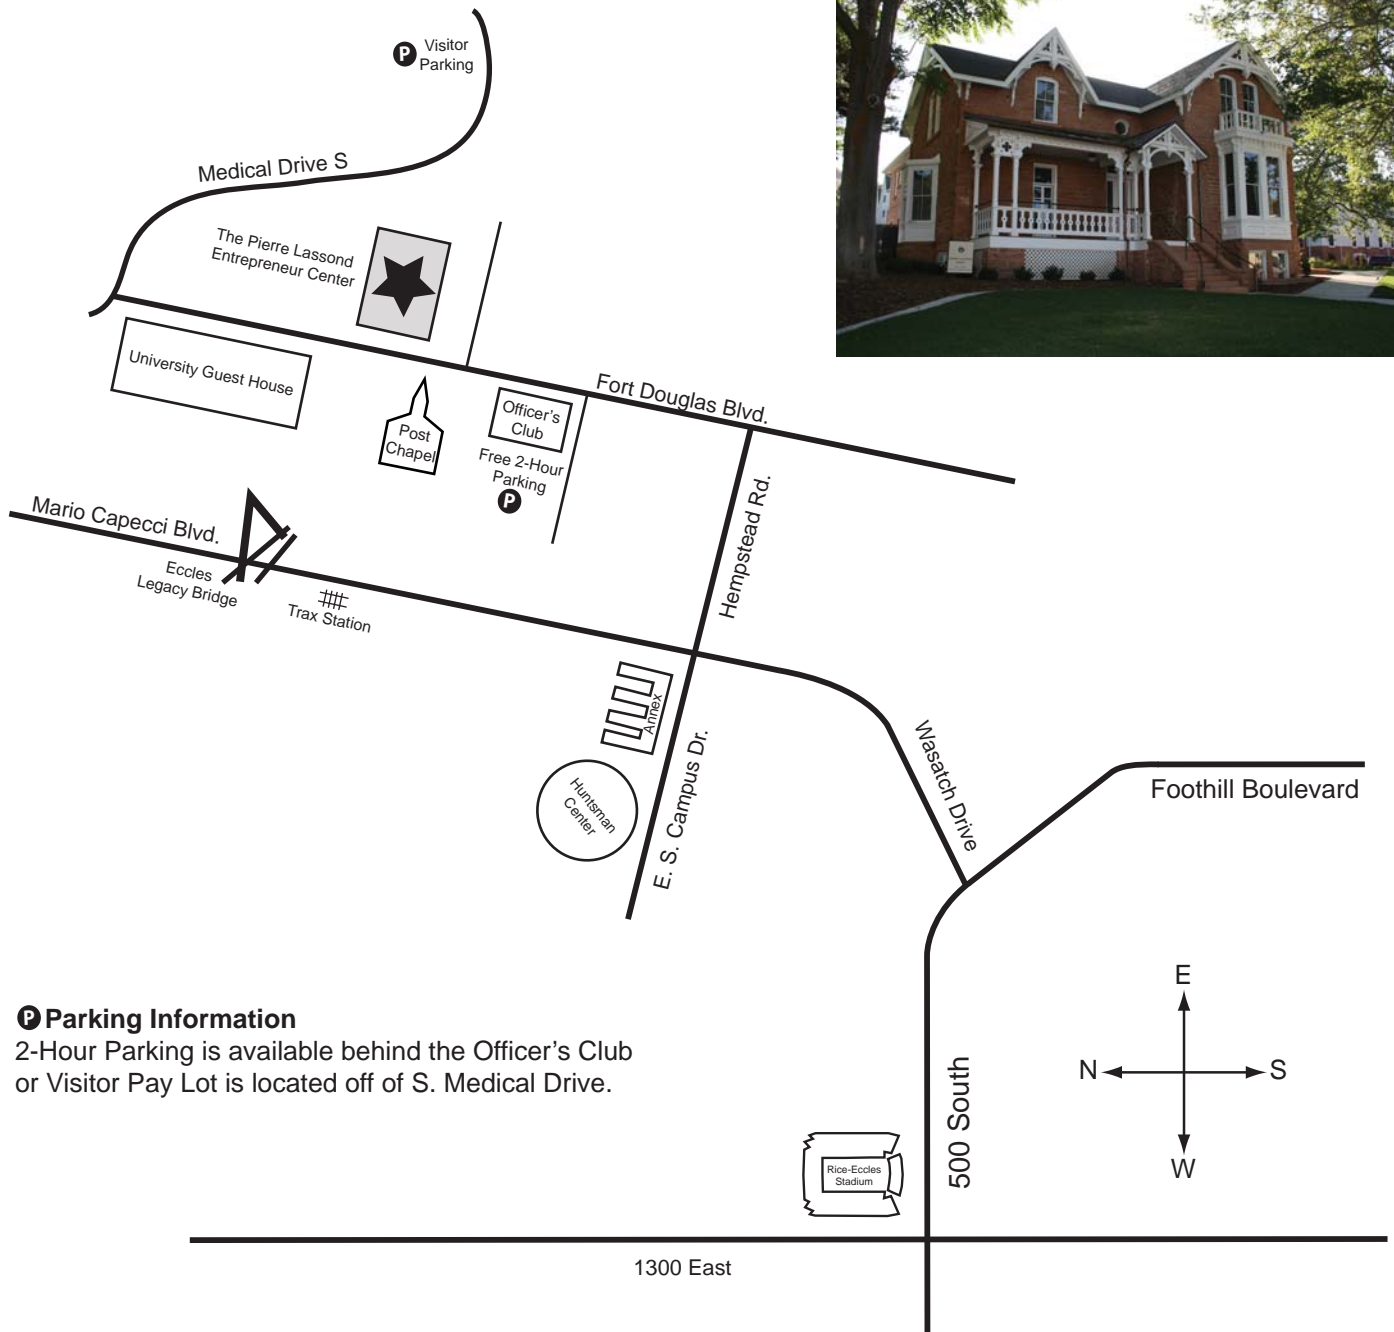

# Directions to the Pierre Lassonde House

105 Fort Douglas Blvd, Bldg 604

Salt Lake City, Utah 84113

## **P** Parking Information

2-Hour Parking is available behind the Officer's Club or Visitor Pay Lot is located off of S. Medical Drive.

### **Directions from Foothill Blvd. (northbound)**

After you pass Sunnyside Blvd. and Research Park, turn RIGHT onto Mario Capecchi Drive (Wasatch Drive). Turn RIGHT at the next light onto Hempstead Road. At the stop sign, turn LEFT onto Ft. Douglas Blvd. The Lassonde House is across the street from the University Guest House and Post Chapel.

### **Directions from 500 S. (eastbound)**

From 500 South turn LEFT onto Mario Capecchi Drive. Turn RIGHT at the next light onto Hempstead Road. At the stop sign, turn LEFT onto Ft. Douglas Blvd. The Lassonde House is across the street from the University Guest House and Post Chapel.