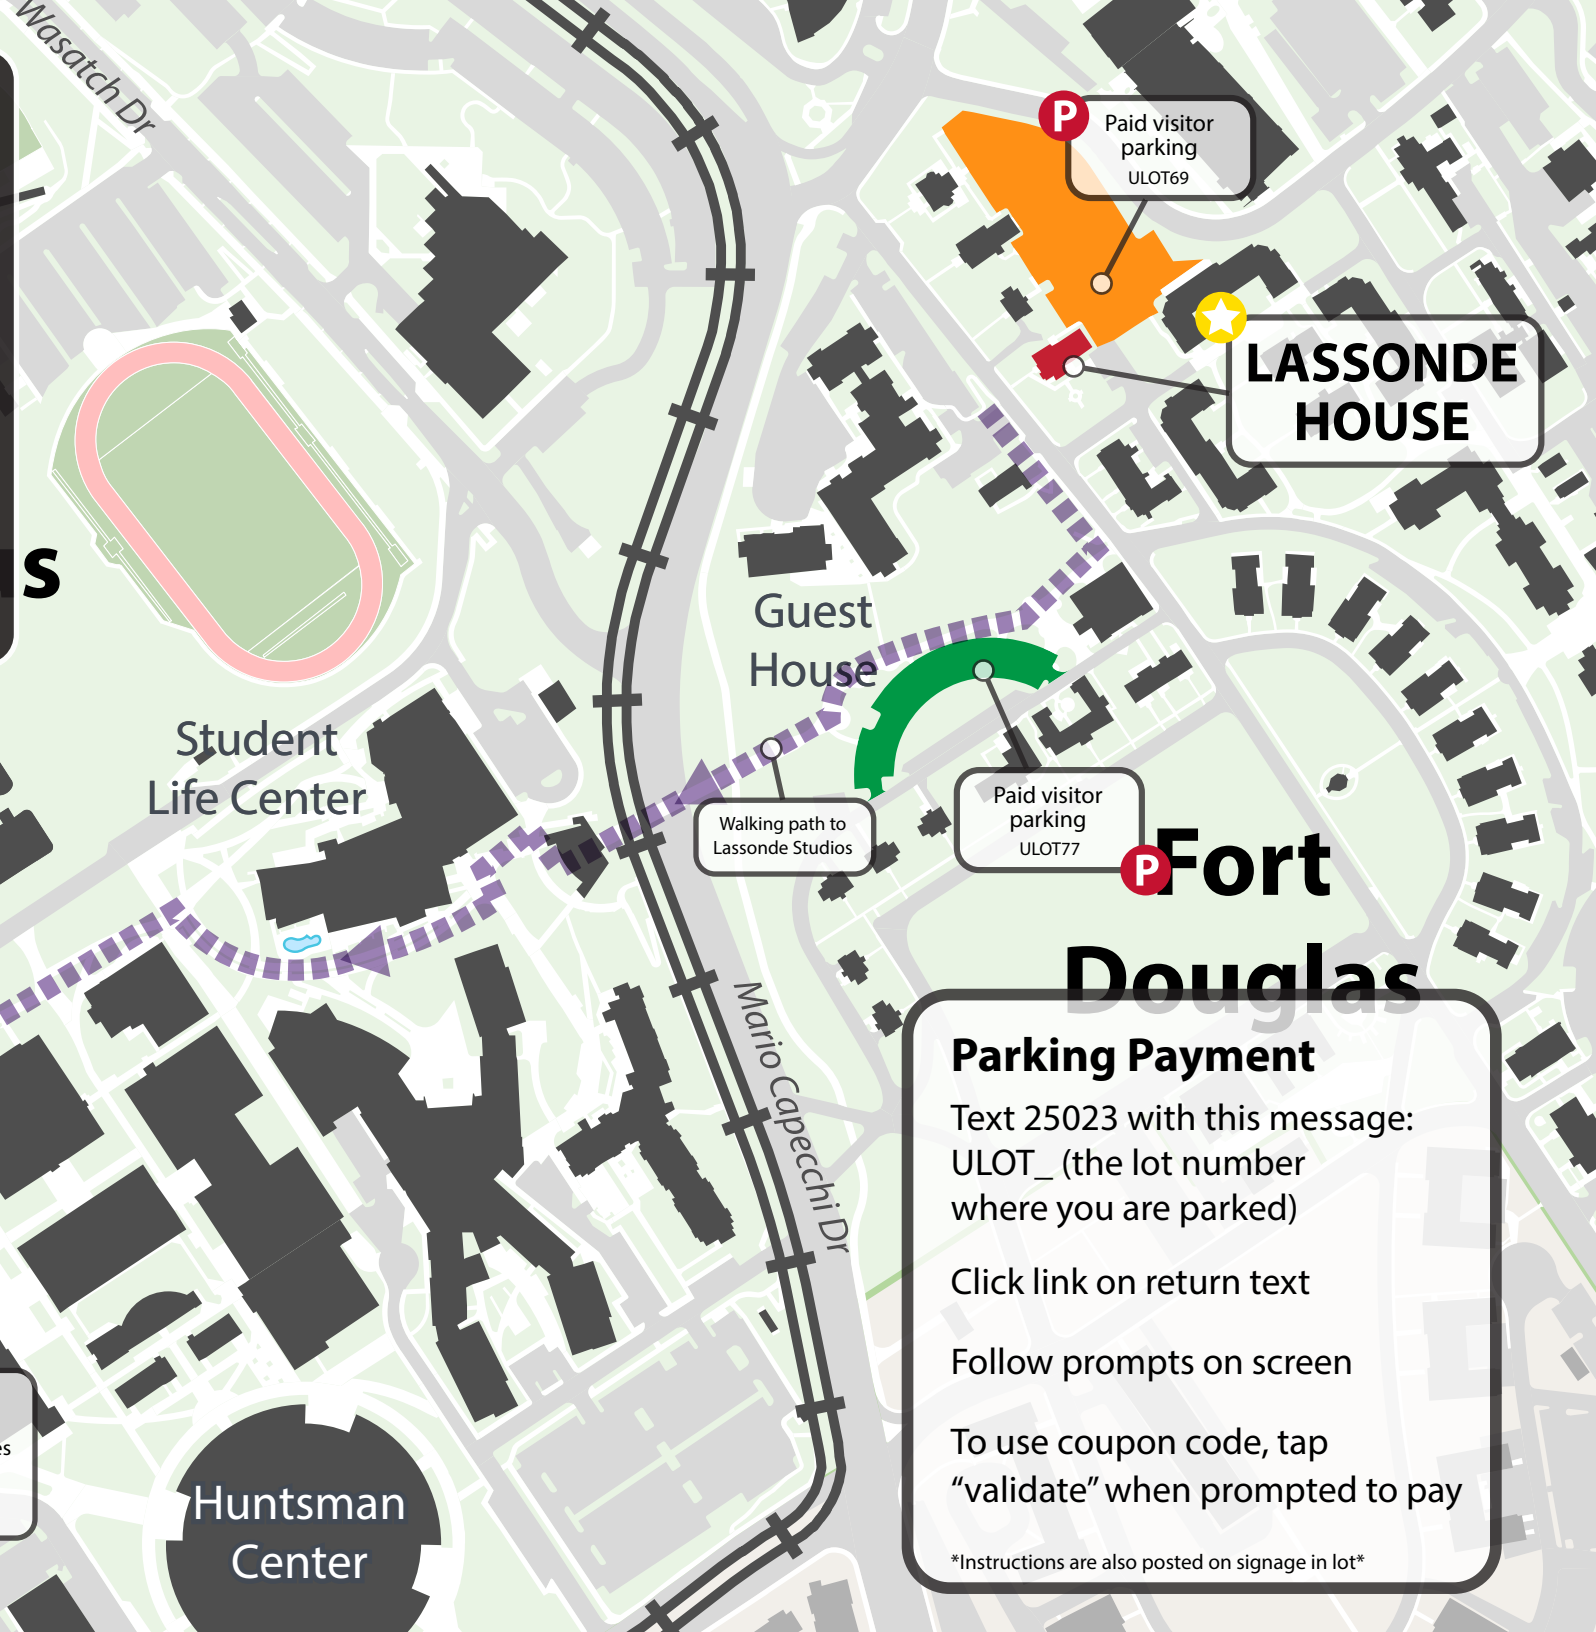

LASSONDE HOUSE

105 Fort Douglas Blvd., Bldg. #604
Salt Lake City, UT 84113

Hours: Mon.-Fri., 8 a.m.-5 p.m.
Phone: 801-587-3836 (main line)
Email: lasonde@utah.edu
Web: lasonde.utah.edu

P Paid visitor parking
ULOT69

LASSONDE HOUSE

Walking path to
Lasonde Studios

P Paid visitor parking
ULOT77

Fort Douglas

Lasonde Studios

More Parking Information
Visit University of Utah Commuter Services at commuterservices.utah.edu or call 801-581-6415.

Parking Payment
Text 25023 with this message:
ULOT_ (the lot number where you are parked)
Click link on return text
Follow prompts on screen
To use coupon code, tap
"validate" when prompted to pay
Instructions are also posted on signage in lot

Huntsman Center

Guest House

Student Life Center

Wasatch Dr

Mario Capecchi Dr